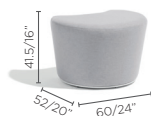

Alu frame + Batyline® + cushion set:

White F8
White T108
Shine 531

Lava F10
Coffee T121
Linen 571

LOUNGE CHAIR

LOUNGE FOOTREST

LOUNGE CHAIR HB

DAYBED