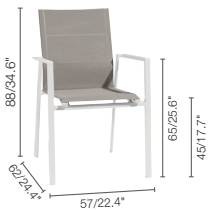

What better way to spend dining moments than with friends, family or guests? Selecta offers a wide range of tables in a variety of sizes with glass or ceramic tops: from the extendable table which seats up to 12 people, to the cosy and practical bistro tables, available in 3 heights. There's no need for extra cushions: the collection's Batyline® finishing in white, sand or quartz offers superior seating comfort. A welcome trait that runs as a connecting thread through the Selecta range.

PCA frame + textylene finishing:

White AF08
White T008

White AF08
Sand T133

Lava AF10
Quartz T031

Optional teak armrest:

HFTK

DINING ARMCHAIR

Optional Teak Armrest

LOUNGE CHAIR

Optional Teak Armrest

BEACH CHAIR

Optional Teak Armrest

DECK CHAIR

Optional Teak Armrest

FOOTREST

LOUNGER WITH ARMREST

Optional Teak Armrest

LOUNGER WITHOUT ARMREST

What better way to spend dining moments than with friends, family or guests? Selecta offers a wide range of tables in a variety of sizes with glass or ceramic tops: from the extendable table which seats up to 12 people, to the cosy and practical bistro tables, available in 3 heights. There's no need for extra cushions: the collection's Batyline® finishing in white, sand or quartz offers superior seating comfort. A welcome trait that runs as a connecting thread through the Selecta range.