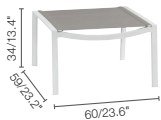

LOUNGE CHAIR

Optional Teak Armrest

BEACH CHAIR

Optional Teak Armrest

DECK CHAIR

Optional Teak Armrest

FOOTREST

LOUNGER WITH ARMREST

Optional Teak Armrest

LOUNGER WITHOUT ARMREST

What better way to spend dining moments than with friends, family or guests? Selecta offers a wide range of tables in a variety of sizes with glass or ceramic tops: from the extendable table which seats up to 12 people, to the cosy and practical bistro tables, available in 3 heights. There's no need for extra cushions: the collection's Batyline® finishing in white, sand or quartz offers superior seating comfort. A welcome trait that runs as a connecting thread through the Selecta range.