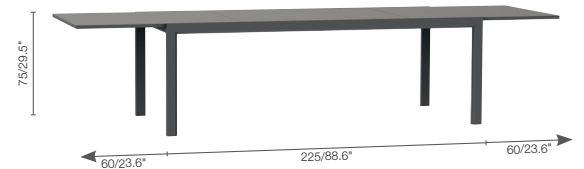

Optional Teak Armrest

LOUNGER WITHOUT ARMREST

What better way to spend dining moments than with friends, family or guests? Selecta offers a wide range of tables in a variety of sizes with glass or ceramic tops: from the extendable table which seats up to 12 people, to the cosy and practical bistro tables, available in 3 heights. There's no need for extra cushions: the collection's Batyline® finishing in white, sand or quartz offers superior seating comfort. A welcome trait that runs as a connecting thread through the Selecta range.

PCA frame + glass inserted top:
8mm/0.31"

White AF08
White 1GLW

Lava AF10
Quartz 1GLQ

PCA frame + ceramic inserted top:
6mm/0.24"

White AF08
White 6K01

Lava AF10
Black 6K02

DINING TABLE

313x110
313x90
226x90
160x80

HIGH DINING TABLE M

226x90

EXTENDABLE TABLE

225-345x108

SQUARE DINING TABLE

80x80

BISTRO TABLE D/M/H

72x72