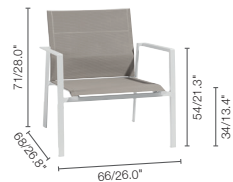

What better way to spend dining moments than with friends, family or guests? Selecta offers a wide range of tables in a variety of sizes with glass or ceramic tops: from the extendable table which seats up to 12 people, to the cosy and practical bistro tables, available in 3 heights. There's no need for extra cushions: the collection's Batyline® finishing in white, sand or quartz offers superior seating comfort. A welcome trait that runs as a connecting thread through the Selecta range.

PCA frame + textylene finishing:

White AF08
White T008

White AF08
Sand T133

Lava AF10
Quartz T031

Optional teak armrest:

HFTK

DINING ARMCHAIR

Optional Teak Armrest

LOUNGE CHAIR

Optional Teak Armrest

BEACH CHAIR

Optional Teak Armrest

DECK CHAIR

Optional Teak Armrest

FOOTREST

LOUNGER WITH ARMREST

Optional Teak Armrest

LOUNGER WITHOUT ARMREST

What better way to spend dining moments than with friends, family or guests? Selecta offers a wide range of tables in a variety of sizes with glass or ceramic tops: from the extendable table which seats up to 12 people, to the cosy and practical bistro tables, available in 3 heights. There's no need for extra cushions: the collection's Batyline® finishing in white, sand or quartz offers superior seating comfort. A welcome trait that runs as a connecting thread through the Selecta range.