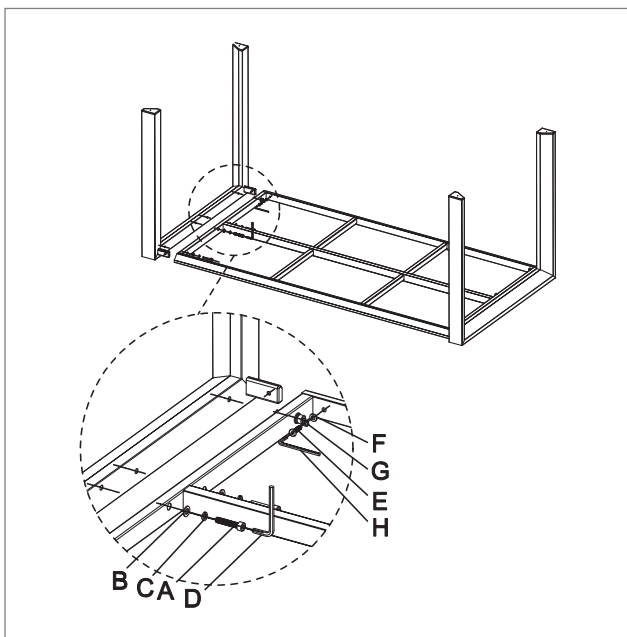

### CONTENT

<b>A</b> 	<b>B</b> 	<b>C</b> 	<b>D</b> 
8x bolt (M8x40mm)	8x washer (M8)	8x spring washer (M8)	1x hex key (6)
<b>E</b> 	<b>F</b> 	<b>G</b> 	<b>H</b> 
4x bolt (M6x15mm)	4x washer (M6)	4x spring washer (M6)	1x hex key (5)
<b>I</b> 	<b>J</b> 	<b>K</b> 	<b>L</b> 
18x bumper	18x washer (1mm)	18x washer (2mm)	1x alu table top support
<b>M</b> 	<b>N</b> 		
2x alu legs	1x table top		

### STEP 1: ASSEMBLE LEGS

Slide the outer legs (M) equally onto the table top (L). Fixate the legs by screwing the bolts (A,E) with the washer (B,F) and spring washer (C,G) using the hex keys (D,H). Make sure you follow the correct order as indicated by the letters in the picture. Repeat this action for the other side.