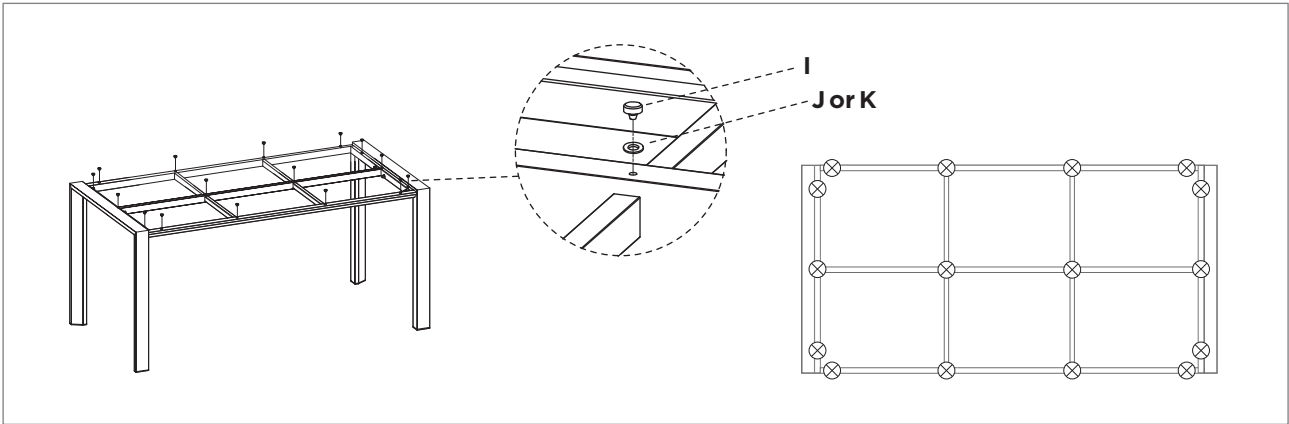

STEP 3: PLACE BUMPERS

Place the bumpers (I) with the washers (J,K) on the correct positions as shown on the topview on the right. Check during setup which washer is necessary for adjusting the glass top on the frame, the 1mm or the 2mm.