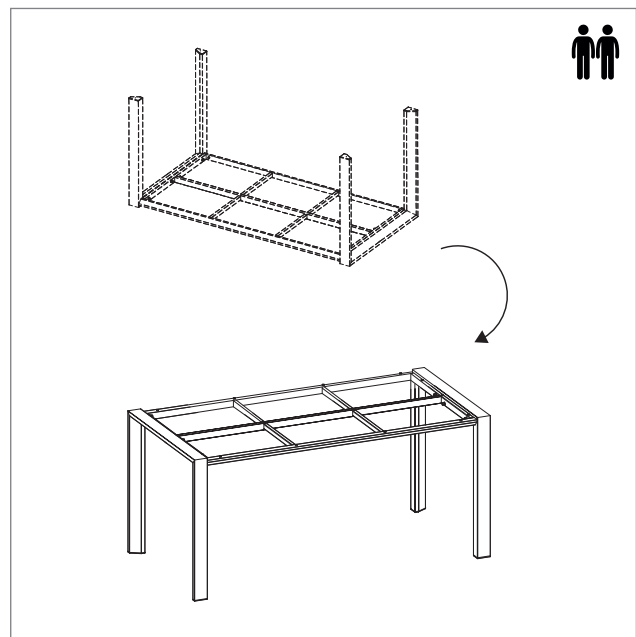

STEP 2: TURN TABLE

Turn the table carefully to its normal position with at least 2 persons.