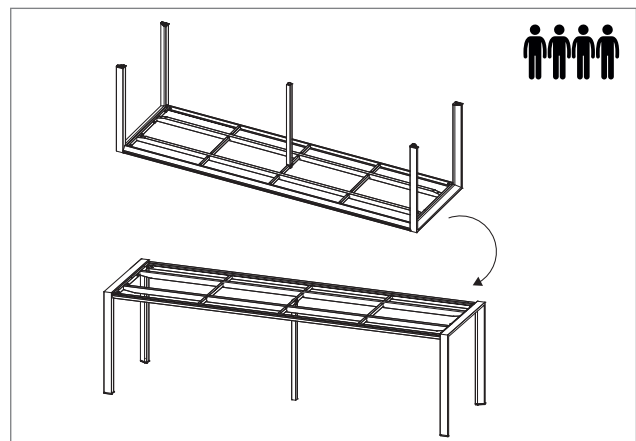

CONTENT

A 	B 	C 	D 
8x bolt (M8x40mm)	8x washer (M8)	8x spring washer (M8)	1x hex key (6)
E 	F 	G 	H 
4x bolt (M6x15mm)	4x washer (M6)	4x spring washer (M6)	1x hex key (M5)
I 	J 	K 	L 
22x bumper	22x washer (1mm)	22x washer (2mm)	2x sex bolt (M6x30)
M 	N 	O 	P 
2x mating bolt (M6x15)	1x alu table top support	2x alu outer legs	1x table top
Q 			
1x alu central leg			

STEP 1: ASSEMBLE LEGS

Slide the outer legs (O) equally onto the table top (N). Use the hexkeys (D,H) to fixate the outer legs as shown in the picture. Make sure you follow the correct order as indicated by the letters in the picture. Finalize with the central leg.

STEP 2: TURN TABLE

Turn the table carefully to its normal position with at least 4 persons.

INSTRUCTION PAPER

SELECTA | Dining table 313x90

DIPHANO
OUTDOOR FURNITURE

STEP 3: PLACE BUMPERS

Place the bumpers (I) with the washers (J,K) on the correct positions as shown on the topview on the right. Check during setup which washer is necessary for adjusting the glass top on the frame, the 1mm or the 2mm.