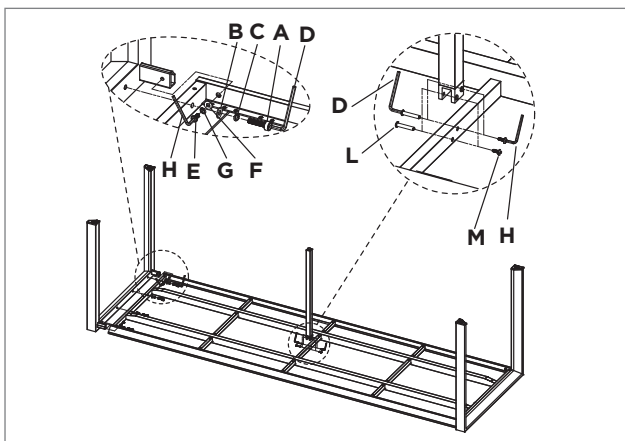

CONTENT

A 	B 	C 	D 
8x bolt (M8x40mm)	8x washer (M8)	8x spring washer (M8)	1x hex key (6)
E 	F 	G 	H 
4x bolt (M6x15mm)	4x washer (M6)	4x spring washer (M6)	1x hex key (M5)
I 	J 	K 	L 
22x bumper	22x washer (1mm)	22x washer (2mm)	2x sex bolt (M6x30)
M 	N 	O 	P 
2x mating bolt (M6x15)	1x alu table top support	2x alu outer legs	1x table top
Q 			
1x alu central leg			

STEP 1: ASSEMBLE LEGS

Slide the outer legs (O) equally onto the table top (N). Use the hexkeys (D,H) to fixate the outer legs as shown in the picture. Make sure you follow the correct order as indicated by the letters in the picture. Finalize with the central leg.