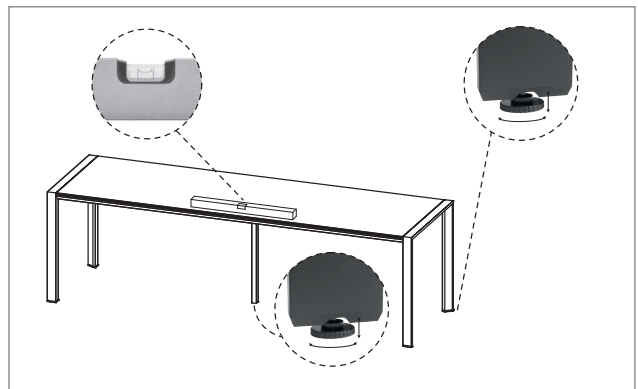

STEP 2: TURN TABLE

Turn the table carefully to its normal position with at least 4 persons.

INSTRUCTION PAPER

SELECTA | Dining table 313x90

DIPHANO
OUTDOOR FURNITURE

STEP 3: PLACE BUMPERS

Place the bumpers (I) with the washers (J,K) on the correct positions as shown on the topview on the right. Check during setup which washer is necessary for adjusting the glass top on the frame, the 1mm or the 2mm.

STEP 4: PLACE TABLE TOP

Carefully place the table top (P) in the lower part of the support with at least 4 persons.

STEP 5: ADJUST FEET

Check with a spirit level if the table is placed level. If not, (un)screw the adjustable feet till your table is completely level.