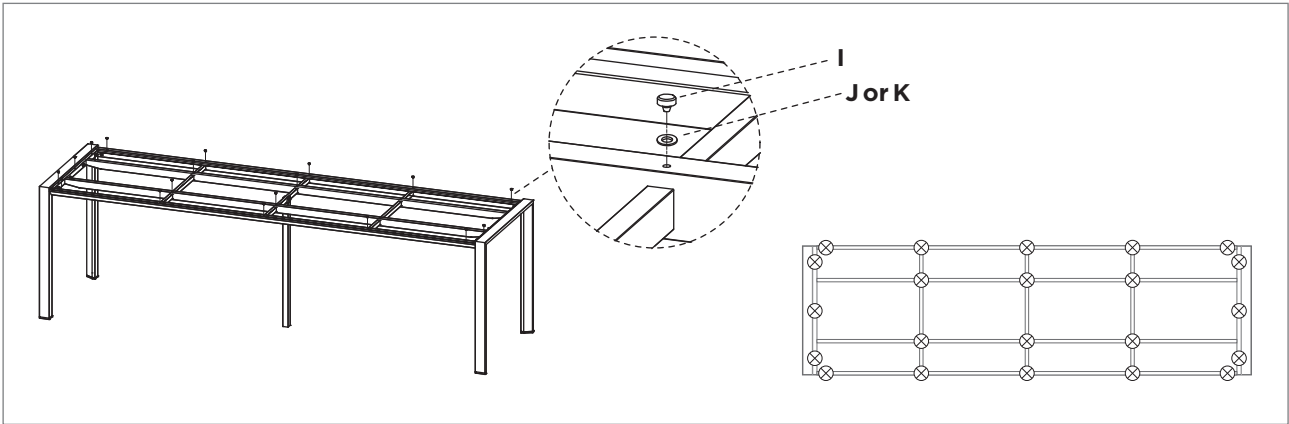

STEP 1: ASSEMBLE LEGS

Slide the outer legs (O) equally onto the table top (N). Use the hexkeys (D,H) to fixate the outer legs as shown in the picture. Make sure you follow the correct order as indicated by the letters in the picture. Finalize with the central leg.

STEP 2: TURN TABLE

Turn the table carefully to its normal position with at least 4 persons.

INSTRUCTION PAPER

SELECTA | Dining table 313x90

DIPHANO
OUTDOOR FURNITURE

STEP 3: PLACE BUMPERS

Place the bumpers (I) with the washers (J,K) on the correct positions as shown on the topview on the right. Check during setup which washer is necessary for adjusting the glass top on the frame, the 1mm or the 2mm.

STEP 4: PLACE TABLE TOP

Carefully place the table top (P) in the lower part of the support with at least 4 persons.

STEP 5: ADJUST FEET

Check with a spirit level if the table is placed level. If not, (un)screw the adjustable feet till your table is completely level.