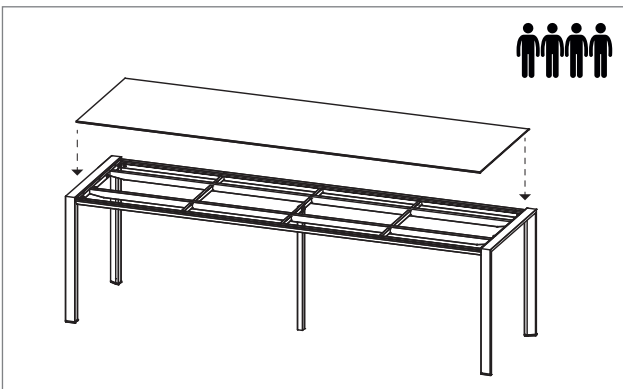

STEP 1: ASSEMBLE LEGS

Slide the outer legs (O) equally onto the table top (N). Use the hexkeys (D,H) to fixate the outer legs as shown in the picture. Make sure you follow the correct order as indicated by the letters in the picture. Finalize with the central leg.

STEP 2: TURN TABLE

Turn the table carefully to its normal position with at least 4 persons.

INSTRUCTION PAPER

SELECTA | Dining table 313x90

DIPHANO
OUTDOOR FURNITURE

STEP 3: PLACE BUMPERS

Place the bumpers (I) with the washers (J,K) on the correct positions as shown on the topview on the right. Check during setup which washer is necessary for adjusting the glass top on the frame, the 1mm or the 2mm.

STEP 4: PLACE TABLE TOP

Carefully place the table top (P) in the lower part of the support with at least 4 persons.

STEP 5: ADJUST FEET

Check with a spirit level if the table is placed level. If not, (un)screw the adjustable feet till your table is completely level.