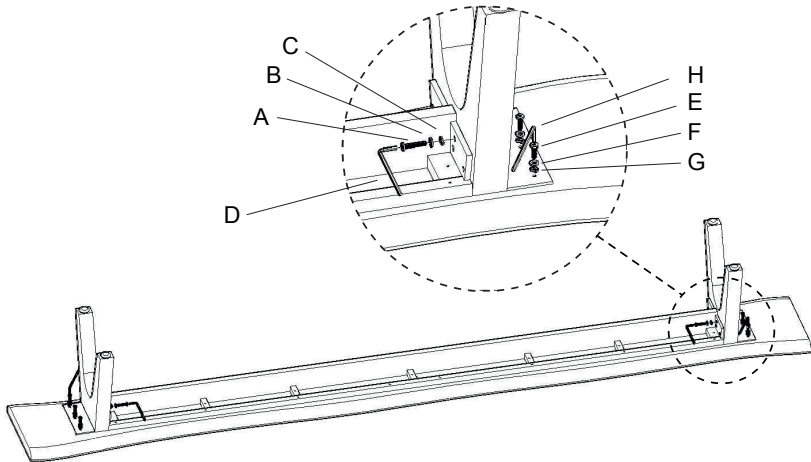

I
2x alu leg

J
1x teak table top

Diphano cannot be held responsible if the assembly instructions are not followed properly.

1

ASSEMBLE LEGS

Use the hex keys to assemble the aluminium legs onto the teak seat as shown in the picture. Make sure you follow the correct order as indicated by the letters in the picture.

2

TURN BENCH

Turn the bench carefully to its normal position with at least 2 persons.

3

ADJUST FEET

Check with a spirit level if the bench is placed level. If not, (un)screw the adjustable feet till your bench is completely level.