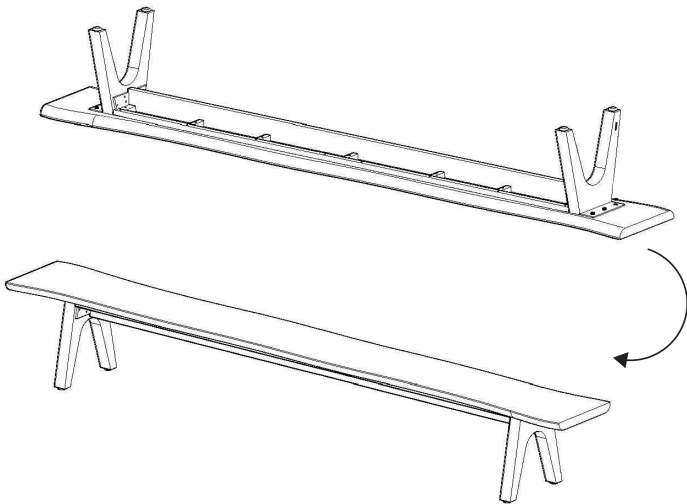

I
2x alu leg

J
1x teak table top

Diphano cannot be held responsible if the assembly instructions are not followed properly.

1

ASSEMBLE LEGS

Use the hex keys to assemble the aluminium legs onto the teak seat as shown in the picture. Make sure you follow the correct order as indicated by the letters in the picture.

2

TURN BENCH

Turn the bench carefully to its normal position with at least 2 persons.

3

ADJUST FEET

Check with a spirit level if the bench is placed level. If not, (un)screw the adjustable feet till your bench is completely level.