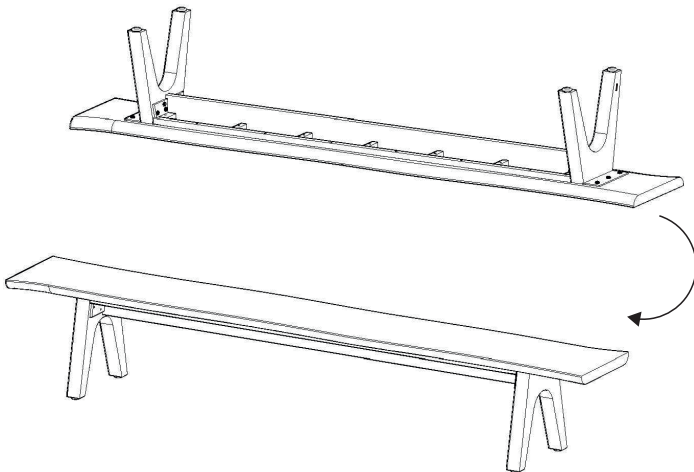

I
2x alu leg

J
1x teak table top

Diphano cannot be held responsible if the assembly instructions are not followed properly.

1

ASSEMBLE LEGS

Use the hex keys to assemble the aluminium legs onto the teak seat as shown in the picture. Make sure you follow the correct order as indicated by the letters in the picture.

2

TURN BENCH

Turn the bench carefully to its normal position with at least 2 persons.

3

ADJUST FEET

Check with a spirit level if the bench is placed level. If not, (un)screw the adjustable feet till your bench is completely level.