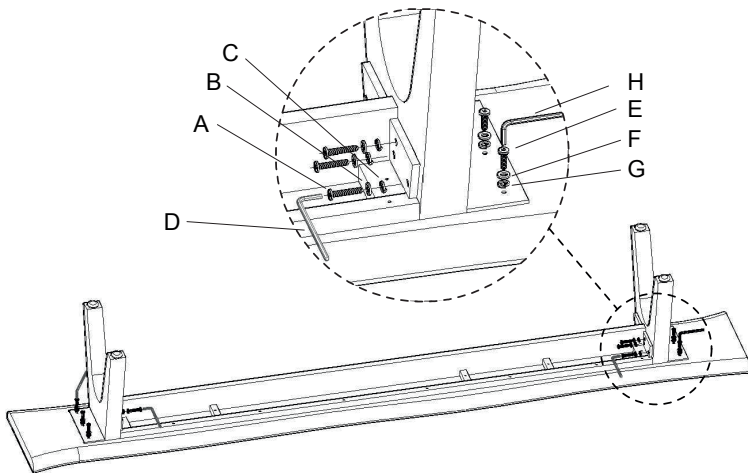

I
2x alu leg

J
1x teak table top

Diphano cannot be held responsible if the assembly instructions are not followed properly.

1

ASSEMBLE LEGS

Use the hex keys to assemble the aluminium legs onto the teak seat as shown in the picture. Make sure you follow the correct order as indicated by the letters in the picture.

2

TURN BENCH

Turn the bench carefully to its normal position with at least 2 persons.

3

ADJUST FEET

Check with a spirit level if the bench is placed level. If not, (un)screw the adjustable feet till your bench is completely level.