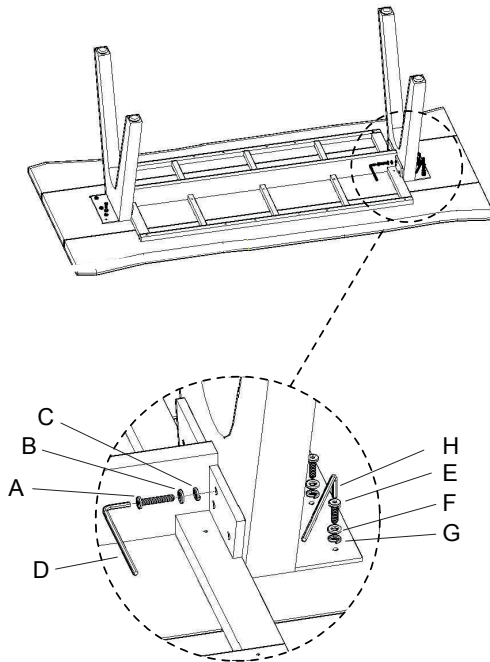

A
12x bolt (M8x30mm)

B
12x washer (M8)

C
12x spring washer (M8)

D
1x hex key (5mm)

E
6x bolt (M6x30mm)

F
6x washer (M6)

G
6x spring washer (M6)

H
1x hex key (4mm)

I
2x alu leg

J
1x teak table top

Diphano cannot be held responsible if the assembly instructions are not followed properly.

1

ASSEMBLE LEGS

Use the hex keys to assemble the aluminium legs onto the teak table top as shown in the picture. Make sure you follow the correct order as indicated by the letters in the picture.

2

TURN TABLE

Turn the table carefully to its normal position with at least 6 persons.

3

ADJUST FEET

Check with a spirit level if the table is placed level. If not, (un)screw the adjustable feet till your table is completely level.