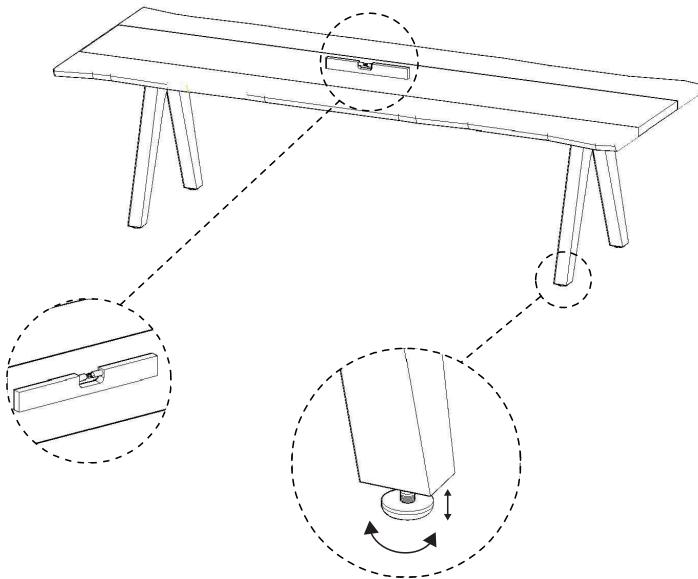

I
2x alu leg

J
1x teak table top

Diphano cannot be held responsible if the assembly instructions are not followed properly.

1

ASSEMBLE LEGS

Use the hex keys to assemble the aluminium legs onto the teak table top as shown in the picture. Make sure you follow the correct order as indicated by the letters in the picture.

2

TURN TABLE

Turn the table carefully to its normal position with at least 6 persons.

3

ADJUST FEET

Check with a spirit level if the table is placed level. If not, (un)screw the adjustable feet till your table is completely level.