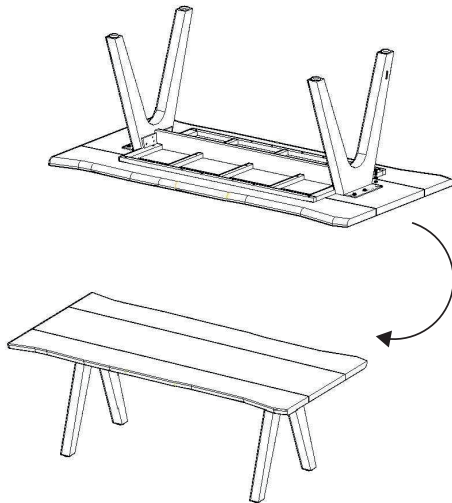

I
2x alu leg

J
1x teak table top

Diphano cannot be held responsible if the assembly instructions are not followed properly.

1

ASSEMBLE LEGS

Use the hex keys to assemble the aluminium legs onto the teak table top as shown in the picture. Make sure you follow the correct order as indicated by the letters in the picture.

2

TURN TABLE

Turn the table carefully to its normal position with at least 6 persons.

3

ADJUST FEET

Check with a spirit level if the table is placed level. If not, (un)screw the adjustable feet till your table is completely level.