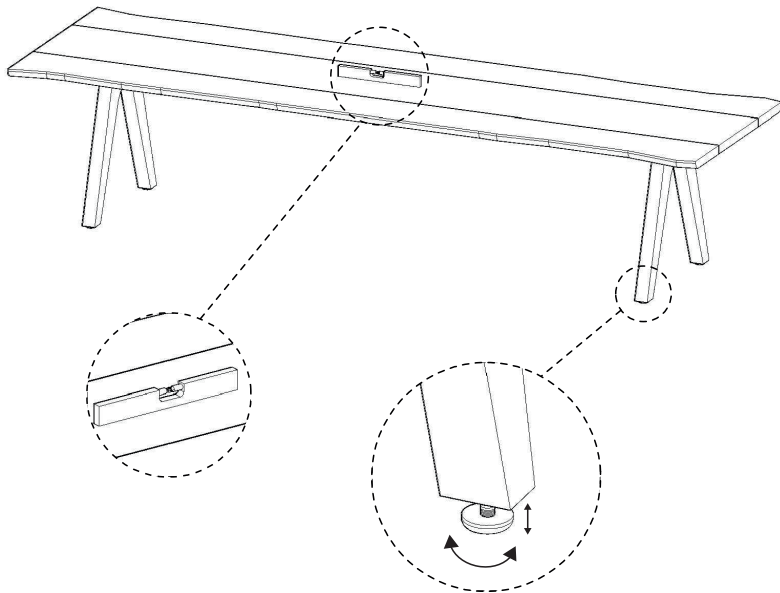

I
2x alu leg

J
1x teak table top

Diphano cannot be held responsible if the assembly instructions are not followed properly.

1

ASSEMBLE LEGS

Use the hex keys to assemble the aluminium legs onto the teak table top as shown in the picture. Make sure you follow the correct order as indicated by the letters in the picture.

2

TURN TABLE

Turn the table carefully to its normal position with at least 6 persons.

3

ADJUST FEET

Check with a spirit level if the table is placed level. If not, (un)screw the adjustable feet till your table is completely level.