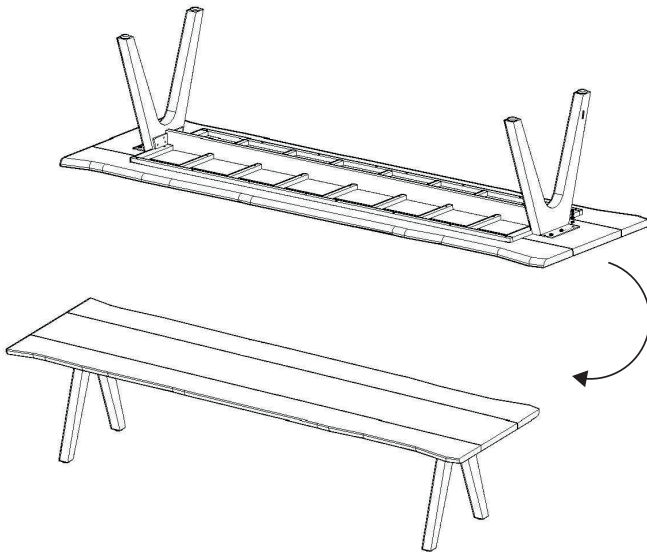

I
2x alu leg

J
1x teak table top

Diphano cannot be held responsible if the assembly instructions are not followed properly.

1

ASSEMBLE LEGS

Use the hex keys to assemble the aluminium legs onto the teak table top as shown in the picture. Make sure you follow the correct order as indicated by the letters in the picture.

2

TURN TABLE

Turn the table carefully to its normal position with at least 6 persons.

3

ADJUST FEET

Check with a spirit level if the table is placed level. If not, (un)screw the adjustable feet till your table is completely level.