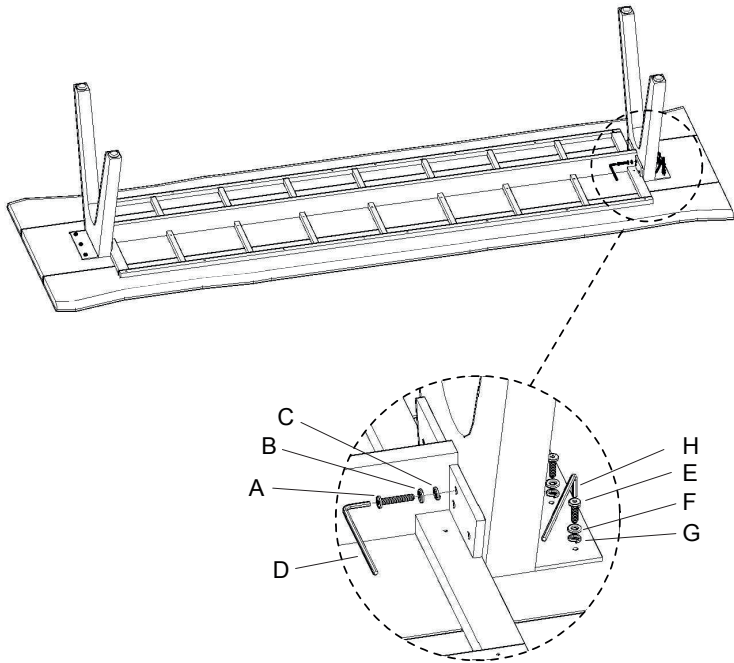

I
2x alu leg

J
1x teak table top

Diphano cannot be held responsible if the assembly instructions are not followed properly.

1

ASSEMBLE LEGS

Use the hex keys to assemble the aluminium legs onto the teak table top as shown in the picture. Make sure you follow the correct order as indicated by the letters in the picture.

2

TURN TABLE

Turn the table carefully to its normal position with at least 6 persons.

3

ADJUST FEET

Check with a spirit level if the table is placed level. If not, (un)screw the adjustable feet till your table is completely level.