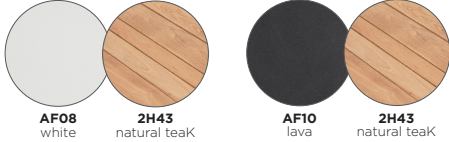

collection overview

dining armchair

lounge chair

2-seater

left corner double end seat

left corner double seat

right corner double end seat

right corner double seat

coffee table S

coffee table A

technical information

MATERIALS & COLOURS

☞ frame: pca | finishing: rope (14mm/0.55") | cushion set: laminated fabric (FDF)

☞ frame: pca | table top: teak (18mm/0.71")

☞ frame: pca | table top: ceramic (6mm/0.24")

OPTIONS

FEATURES

FOAM TYPE

maintenance

POWDERCOATED ALUMINIUM

Simply brush away loose dirt, rinse, and clean with a mild, lukewarm soapy solution. Rinse thoroughly and pat dry with a cloth.

ROPE

Simply brush away loose dirt, rinse, and clean with a mild, lukewarm soapy solution. Rinse thoroughly and air dry.