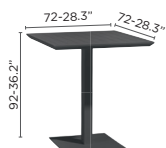

seat cushion
for benches

FEATURES

stackable chairs

double layer on
loungers

wheels on
loungers

velcro fixation
for seat cushions

collection overview

dining table 260x90

dining table 160x80

dining table 160x160

dining table 80x80

party table H

party table M

coffee table S

low table A

bar H

bar H with teak

high bistro table H

counter bistro table M

bistro table D

technical information

MATERIALS & COLOURS

frame: pca | table top: pca slats

FEATURES