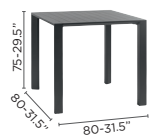

side table S

technical information

MATERIALS & COLOURS

frame: pca

frame: pca | fabric: textylene

OPTIONS

cushion set (seat+back)
for armchairs & barstools

seat cushion
for armchair & barstools

seat cushion
for benches

FEATURES

stackable chairs

double layer on
loungers

wheels on
loungers

velcro fixation
for seat cushions

collection overview

dining table 260x90

dining table 160x80

dining table 160x160

dining table 80x80

party table H

party table M

coffee table S

low table A

bar H