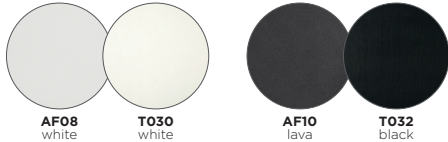

side table S

technical information

MATERIALS & COLOURS

frame: pca

frame: pca | fabric: textylene

OPTIONS

cushion set (seat+back)
for armchairs & barstools

seat cushion
for armchair & barstools

bar H with teak

high bistro table H

counter bistro table M

bistro table D

technical information

MATERIALS & COLOURS

frame: pca | table top: pca slats

FEATURES