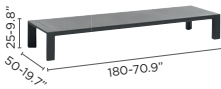

seat cushion
for benches

FEATURES

stackable chairs

double layer on
loungers

wheels on
loungers

velcro fixation
for seat cushions

collection overview

dining table 260x90

dining table 160x80

dining table 160x160

dining table 80x80

party table H

party table M

coffee table S

low table A

bar H

bar H with teak

high bistro table H

counter bistro table M

bistro table D

technical information

MATERIALS & COLOURS

frame: pca | table top: pca slats

FEATURES