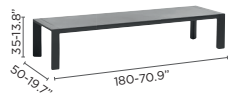

seat cushion
for benches

FEATURES

stackable chairs

double layer on
loungers

wheels on
loungers

velcro fixation
for seat cushions

collection overview

dining table 260x90

dining table 160x80

dining table 160x160

dining table 80x80

party table H

party table M

coffee table S

low table A

bar H

bar H with teak

high bistro table H

counter bistro table M

bistro table D

technical information

MATERIALS & COLOURS

frame: pca | table top: pca slats

FEATURES