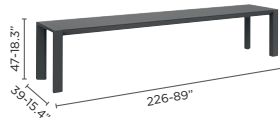

DIPHANO

Metris

COLLECTION SHEET

This comprehensive collection includes both tables, seating and lounging options, and even includes an outdoor bar element with optional teak top. Metris suits both larger settings as well as intimate dinner settings. Browse through bistro tables, dining tables and party tables, in high and low version, with matching chairs, benches and barstools.

collection overview

dining armchair
optional teak armrest

barstool 78h

barstool 62h

bench 226x39

bench 160x39

bench 46x39

lounger

side table S

technical information

MATERIALS & COLOURS

frame: pca

frame: pca | fabric: textylene

OPTIONS

cushion set (seat+back)
for armchairs & barstools

seat cushion
for armchair & barstools

dining table 160x80

dining table 160x160

dining table 80x80

party table H

party table M

coffee table S

low table A

bar H