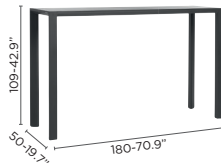

seat cushion
for benches

FEATURES

stackable chairs

double layer on
loungers

wheels on
loungers

velcro fixation
for seat cushions

collection overview

dining table 260x90

dining table 160x80

dining table 160x160

dining table 80x80

party table H

party table M

coffee table S

low table A

bar H

bar H with teak

high bistro table H

counter bistro table M

bistro table D

technical information

MATERIALS & COLOURS

frame: pca | table top: pca slats

FEATURES