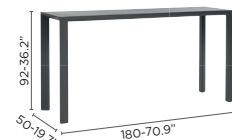

seat cushion
for benches

FEATURES

stackable chairs

double layer on
loungers

wheels on
loungers

velcro fixation
for seat cushions

collection overview

dining table 260x90

dining table 160x80

dining table 160x160

dining table 80x80

party table H

party table M

coffee table S

low table A

bar H

bar H with teak

high bistro table H

counter bistro table M

bistro table D

technical information

MATERIALS & COLOURS

frame: pca | table top: pca slats

FEATURES