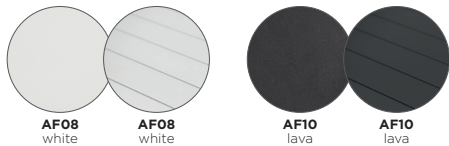

side table S

technical information

MATERIALS & COLOURS

frame: pca

frame: pca | fabric: textylene

OPTIONS

cushion set (seat+back)
for armchairs & barstools

seat cushion
for armchair & barstools

bar H with teak

high bistro table H

counter bistro table M

bistro table D

technical information

MATERIALS & COLOURS

frame: pca | table top: pca slats

FEATURES