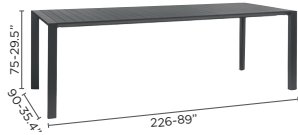

side table S

technical information

MATERIALS & COLOURS

frame: pca

frame: pca | fabric: textylene

OPTIONS

cushion set (seat+back)
for armchairs & barstools

seat cushion
for armchair & barstools

seat cushion
for benches

FEATURES

stackable chairs

double layer on
loungers

wheels on
loungers

velcro fixation
for seat cushions

collection overview

dining table 260x90

dining table 160x80

dining table 160x160

dining table 80x80

party table H

party table M

coffee table S

low table A

bar H