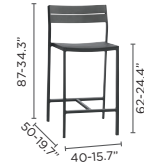

collection overview

dining armchair
optional teak armrest

barstool 78h

barstool 62h

bench 226x39

bench 160x39

bench 46x39

lounger

side table S

technical information

MATERIALS & COLOURS

frame: pca

frame: pca | fabric: textylene

OPTIONS

cushion set (seat+back)
for armchairs & barstools

seat cushion
for armchair & barstools

dining table 160x80

dining table 160x160

dining table 80x80

party table H

party table M

coffee table S

low table A

bar H