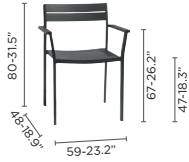

DIPHANO

Metris

COLLECTION SHEET

This comprehensive collection includes both tables, seating and lounging options, and even includes an outdoor bar element with optional teak top. Metris suits both larger settings as well as intimate dinner settings. Browse through bistro tables, dining tables and party tables, in high and low version, with matching chairs, benches and barstools.

collection overview

dining armchair
optional teak armrest

barstool 78h

barstool 62h

bench 226x39

bench 160x39

bench 46x39

lounger

dining table 160x80

dining table 160x160

dining table 80x80

party table H

party table M

coffee table S

low table A

bar H