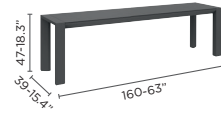

collection overview

dining armchair
optional teak armrest

barstool 78h

barstool 62h

bench 226x39

bench 160x39

bench 46x39

lounger

side table S

technical information

MATERIALS & COLOURS

frame: pca

frame: pca | fabric: textylene

OPTIONS

cushion set (seat+back)
for armchairs & barstools

seat cushion
for armchair & barstools

dining table 160x80

dining table 160x160

dining table 80x80

party table H

party table M

coffee table S

low table A

bar H