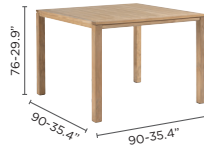

DIPHANO

Natural

COLLECTION SHEET

The Natural collection brings so much to the table. Available in different heights and sizes, these teak tables form the perfect match for other aluminium collections. Square or rectangular? It's your call. Play around with contrasting sizes for a personalised effect. A complete offer from coffee and lounge tables to long dining tables that seat up to 12 people.

collection overview

dining table 300x113

dining table 215x105

dining table 150x90

dining table 130x75

dining table 90x90

dining table 75x75

coffee table S 150x90

coffee table S 130x75

coffee table S 90x90

coffee table S 75x75

lounge table Z 150x90

lounge table Z 130x75

lounge table Z 90x90

lounge table Z 75x75

technical information