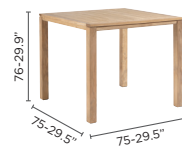

DIPHANO

Natural

COLLECTION SHEET

The Natural collection brings so much to the table. Available in different heights and sizes, these teak tables form the perfect match for other aluminium collections. Square or rectangular? It's your call. Play around with contrasting sizes for a personalised effect. A complete offer from coffee and lounge tables to long dining tables that seat up to 12 people.

collection overview

dining table 300x113

dining table 215x105

dining table 150x90

dining table 130x75

dining table 90x90

dining table 75x75

coffee table S 150x90

coffee table S 130x75

coffee table S 90x90

coffee table S 75x75

lounge table Z 150x90

lounge table Z 130x75

lounge table Z 90x90

lounge table Z 75x75

technical information