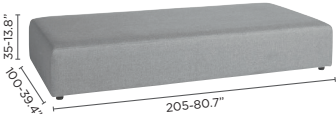

## Sunset

COLLECTION SHEET

Fun, playful, modern. The most dynamic one of the range, Sunset presents 3 geometric shapes to be combined at will. Play around with the movable arm- and backrests to create your own relaxing island. Available in dark and light silver, the seating and backrests come in 2 different waterproof textures for refined set-ups.

# collection overview

large seat

medium seat

trapezium seat

movable backrest

movable backrest left corner

movable backrest right corner

small footstool