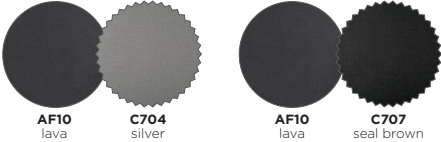

## MATERIALS & COLOURS

frame: pca | seat finishing: laminated fabric (FDF)

backrest/footstool/lounger headrest: laminated fabric (FDF)