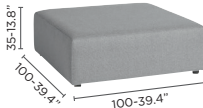

## Sunset

COLLECTION SHEET

Fun, playful, modern. The most dynamic one of the range, Sunset presents 3 geometric shapes to be combined at will. Play around with the movable arm- and backrests to create your own relaxing island. Available in dark and light silver, the seating and backrests come in 2 different waterproof textures for refined set-ups.

# collection overview

large seat

medium seat

trapezium seat

movable backrest

movable backrest left corner

movable backrest right corner

small footstool