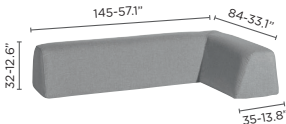

## Sunset

COLLECTION SHEET

Fun, playful, modern. The most dynamic one of the range, Sunset presents 3 geometric shapes to be combined at will. Play around with the movable arm- and backrests to create your own relaxing island. Available in dark and light silver, the seating and backrests come in 2 different waterproof textures for refined set-ups.

# collection overview

large seat

medium seat

trapezium seat

movable backrest

movable backrest left corner

movable backrest right corner

small footstool