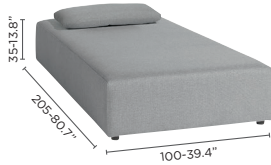

collection overview

large seat

medium seat

trapezium seat

movable backrest

movable backrest left corner

movable backrest right corner

lounger