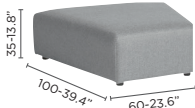

## Sunset

COLLECTION SHEET

Fun, playful, modern. The most dynamic one of the range, Sunset presents 3 geometric shapes to be combined at will. Play around with the movable arm- and backrests to create your own relaxing island. Available in dark and light silver, the seating and backrests come in 2 different waterproof textures for refined set-ups.

# collection overview

large seat

medium seat

trapezium seat

movable backrest

movable backrest left corner

movable backrest right corner

small footstool