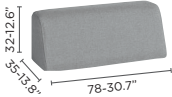

## Sunset

COLLECTION SHEET

Fun, playful, modern. The most dynamic one of the range, Sunset presents 3 geometric shapes to be combined at will. Play around with the movable arm- and backrests to create your own relaxing island. Available in dark and light silver, the seating and backrests come in 2 different waterproof textures for refined set-ups.

# collection overview

large seat

medium seat

trapezium seat

movable backrest

movable backrest left corner

movable backrest right corner

small footstool