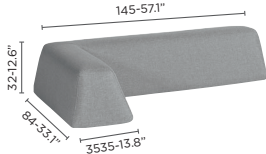

## Sunset

COLLECTION SHEET

Fun, playful, modern. The most dynamic one of the range, Sunset presents 3 geometric shapes to be combined at will. Play around with the movable arm- and backrests to create your own relaxing island. Available in dark and light silver, the seating and backrests come in 2 different waterproof textures for refined set-ups.

# collection overview

large seat

medium seat

trapezium seat

movable backrest

movable backrest left corner

movable backrest right corner

small footstool