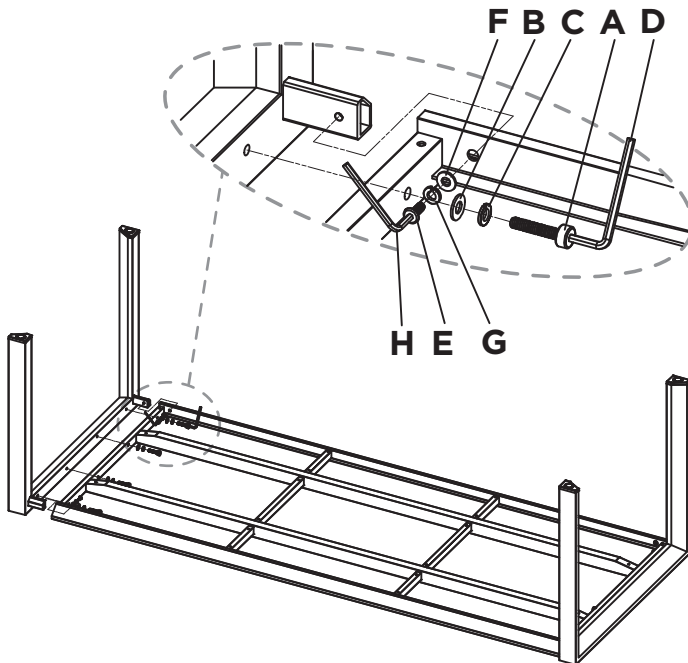

I
18x bumper

J
18x washer (1mm)

K
18x washer (2mm)

L
1x alu table top support

M
2x alu outer leg

N
1x table top

ASSEMBLE OUTER LEGS

Slide the outer legs (M) equally onto the table top support (L).
Fixate the legs by screwing the bolts (A,E) with the washer (B,F) and spring washer (C,G) using the hex keys (D,H). Make sure you follow the correct order as indicated by the letters in the picture. Repeat this action for the other side.

TURN TABLE

Turn the table carefully to its normal position with at least 4 persons.

PLACE BUMPERS

Place the bumpers (I) with the washers (J,K) on the correct positions as shown on the topview. Check during setup which washer is necessary for adjusting the ceramic top on the frame, the 1mm or the 2mm.

PLACE TABLE TOP

Carefully place the table top (P) in the lower part of the support with at least 4 persons.

ADJUST FEET

Check with a spirit level if the table is placed level. If not, (un)screw the adjustable feet till your table is completely level.