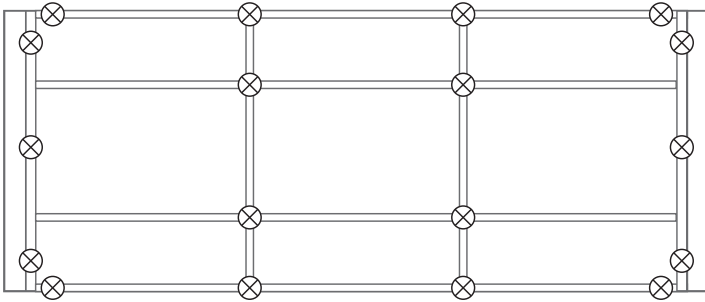

I
18x bumper

J
18x washer (1mm)

K
18x washer (2mm)

L
1x alu table top support

M
2x alu outer leg

N
1x table top

ASSEMBLE OUTER LEGS

Slide the outer legs (M) equally onto the table top support (L).
Fixate the legs by screwing the bolts (A,E) with the washer (B,F) and spring washer (C,G) using the hex keys (D,H). Make sure you follow the correct order as indicated by the letters in the picture. Repeat this action for the other side.

TURN TABLE

Turn the table carefully to its normal position with at least 4 persons.

PLACE BUMPERS

Place the bumpers (I) with the washers (J,K) on the correct positions as shown on the topview. Check during setup which washer is necessary for adjusting the ceramic top on the frame, the 1mm or the 2mm.