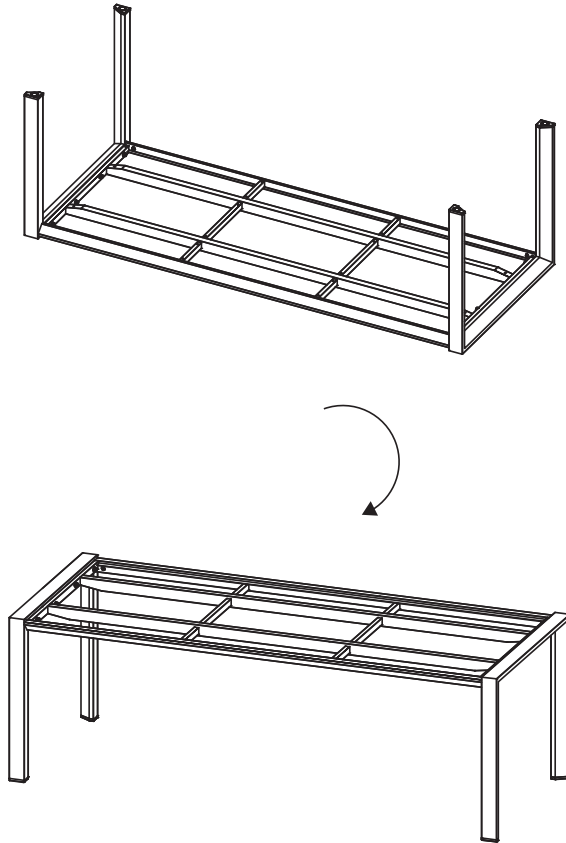

I
18x bumper

J
18x washer (1mm)

K
18x washer (2mm)

L
1x alu table top support

M
2x alu outer leg

N
1x table top

ASSEMBLE OUTER LEGS

Slide the outer legs (M) equally onto the table top support (L).
Fixate the legs by screwing the bolts (A,E) with the washer (B,F) and spring washer (C,G) using the hex keys (D,H). Make sure you follow the correct order as indicated by the letters in the picture. Repeat this action for the other side.

TURN TABLE

Turn the table carefully to its normal position with at least 4 persons.

PLACE BUMPERS

Place the bumpers (I) with the washers (J,K) on the correct positions as shown on the topview. Check during setup which washer is necessary for adjusting the ceramic top on the frame, the 1mm or the 2mm.