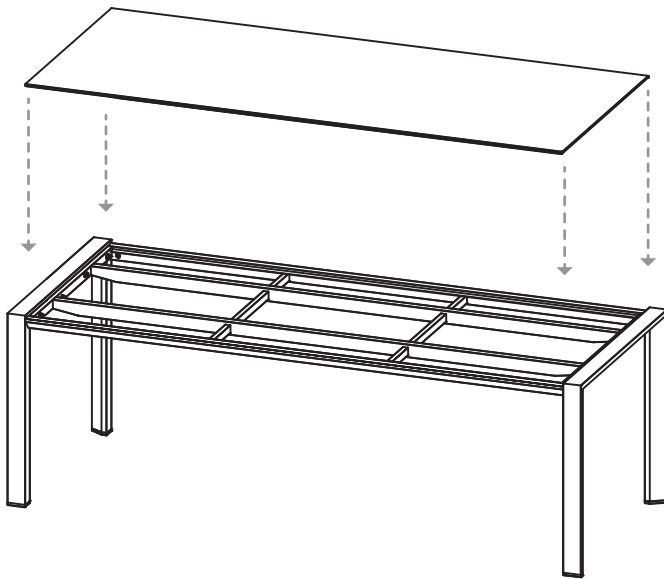

TURN TABLE

Turn the table carefully to its normal position with at least 4 persons.

PLACE BUMPERS

Place the bumpers (I) with the washers (J,K) on the correct positions as shown on the topview. Check during setup which washer is necessary for adjusting the ceramic top on the frame, the 1mm or the 2mm.

PLACE TABLE TOP

Carefully place the table top (P) in the lower part of the support with at least 4 persons.

ADJUST FEET

Check with a spirit level if the table is placed level. If not, (un)screw the adjustable feet till your table is completely level.