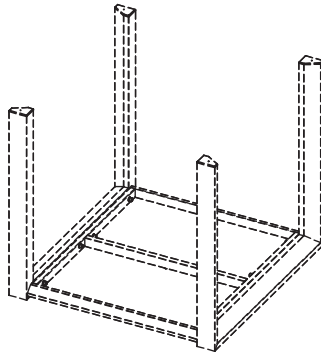

TURN TABLE

Turn the table carefully to its normal position with at least 4 persons.