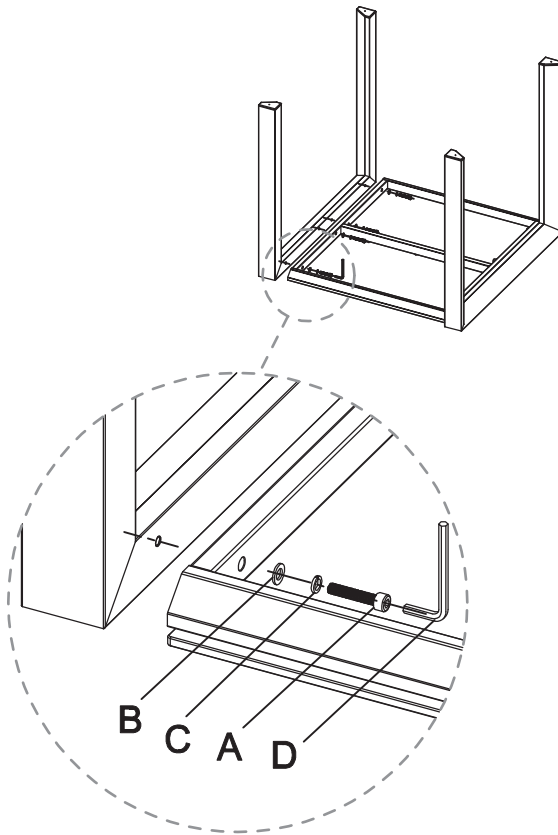

**C**  
8x spring washer (M8)

**D**  
1x hex key (6)

**E**  
13x bumper

**F**  
13x washer (1mm)

**G**  
13x washer (2mm)

**H**  
1x alu table top support

**I**  
2x alu outer leg

**J**  
1x table top

## ASSEMBLE OUTER LEGS

Use the hex key (D) to screw the the aluminium legs onto the table top (L) as shown in the picture. Make sure you follow the correct order as indicated by the letters in the picture. Repeat this action for the other side.