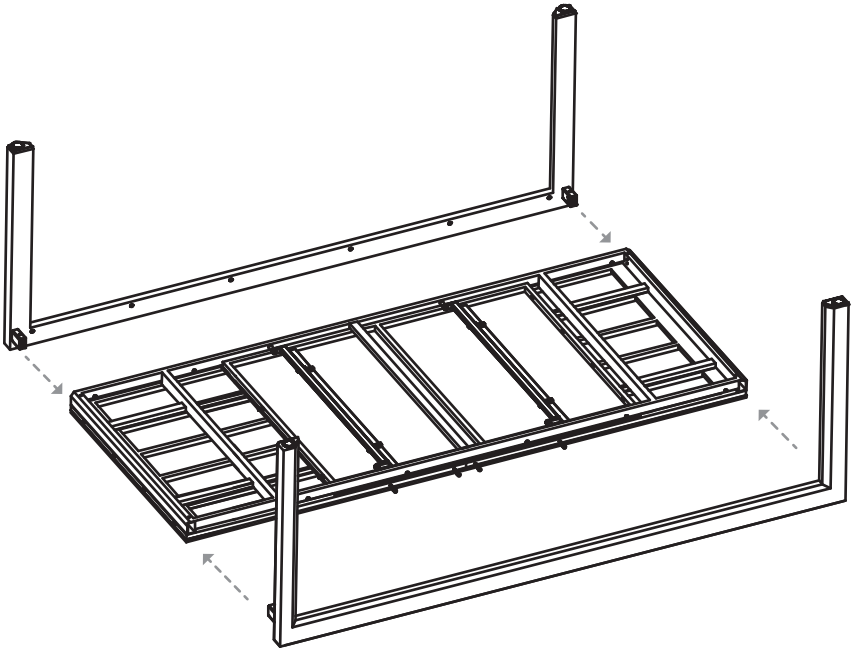

A
12x bolt (M6x15mm)

B
16x bolt (M6x35mm)

C
28x (M6)

D
1x hex key (5)

E
8x silicone cap

F
1x alu table top

G
2x alu legs

PLACE SILICONE CAPS

Place 4 silicone caps (E) onto the right side of the table top (F) as shown in the picture. Repeat this for the left side.

SLIDE LEGS ON TABLE TOP

Slide the legs (G) equally into the table top (F).

FIXATE LEGS

how to extend your table

watch the video

OPEN TABLE

Slide the 2 table tops outwards (1), tilt the middle table top in the direction indicated by the arrows (2). Slide the 2 outer table tops back inwards (3).