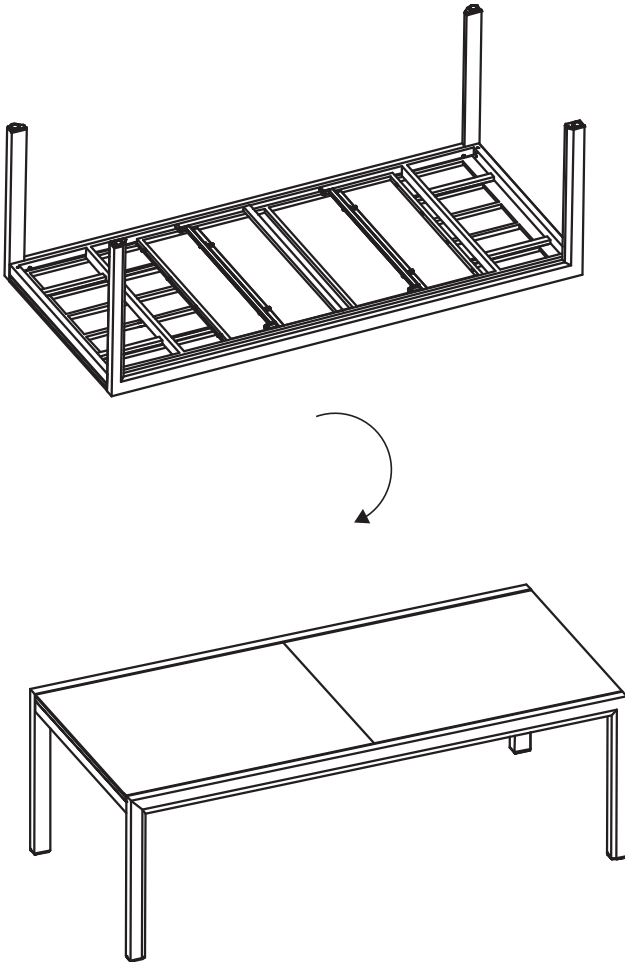

A
12x bolt (M6x15mm)

B
16x bolt (M6x35mm)

C
28x (M6)

D
1x hex key (5)

E
8x silicone cap

F
1x alu table top

G
2x alu legs

PLACE SILICONE CAPS

Place 4 silicone caps (E) onto the right side of the table top (F) as shown in the picture. Repeat this for the left side.

SLIDE LEGS ON TABLE TOP

Slide the legs (G) equally into the table top (F).

FIXATE LEGS

Fixate the legs (G) with the table top (F) by following the 3 steps. Make sure you follow the correct order as indicated by the letters in the picture.
Repeat this for the other 3 corners.

TURN TABLE

Turn the table carefully to its normal position with at least 6 persons.

how to extend your table

watch the video

OPEN TABLE

Slide the 2 table tops outwards (1), tilt the middle table top in the direction indicated by the arrows (2). Slide the 2 outer table tops back inwards (3).