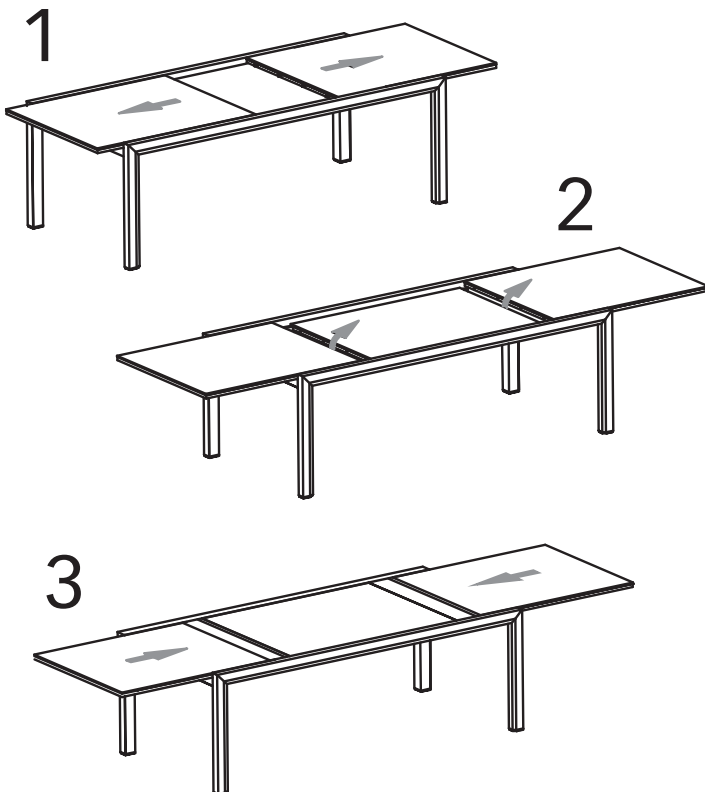

Place 4 silicone caps (E) onto the right side of the table top (F) as shown in the picture. Repeat this for the left side.

SLIDE LEGS ON TABLE TOP

Slide the legs (G) equally into the table top (F).

FIXATE LEGS

Fixate the legs (G) with the table top (F) by following the 3 steps. Make sure you follow the correct order as indicated by the letters in the picture.
Repeat this for the other 3 corners.

TURN TABLE

Turn the table carefully to its normal position with at least 6 persons.

how to extend your table

watch the video

OPEN TABLE

Slide the 2 table tops outwards (1), tilt the middle table top in the direction indicated by the arrows (2). Slide the 2 outer table tops back inwards (3).