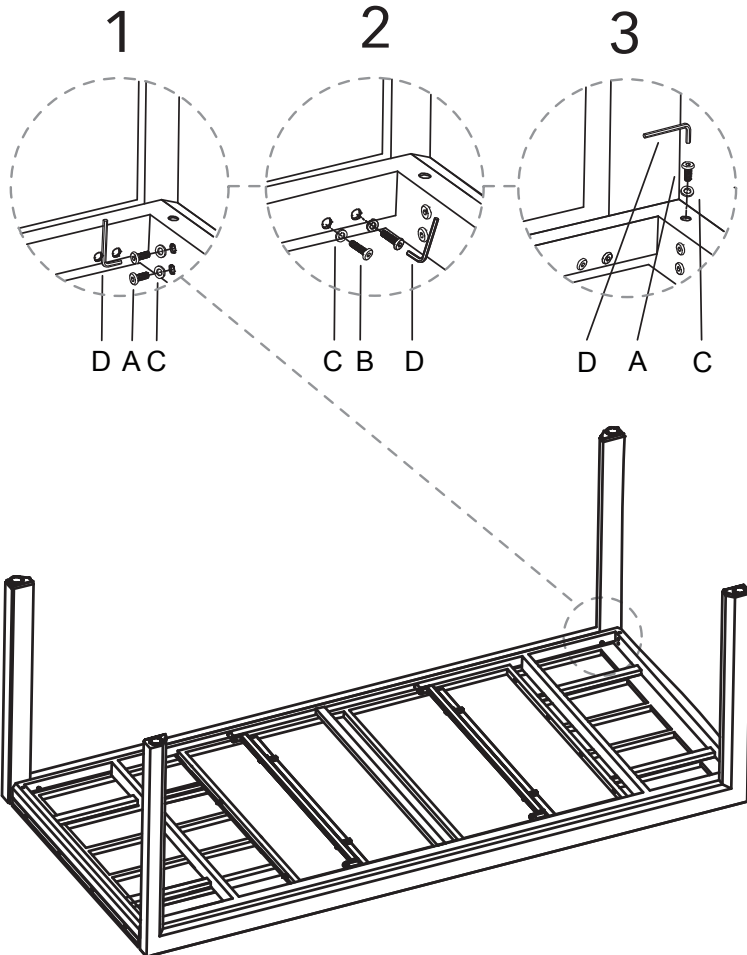

A
12x bolt (M6x15mm)

B
16x bolt (M6x35mm)

C
28x (M6)

D
1x hex key (5)

E
8x silicone cap

F
1x alu table top

G
2x alu legs

PLACE SILICONE CAPS

Place 4 silicone caps (E) onto the right side of the table top (F) as shown in the picture. Repeat this for the left side.

SLIDE LEGS ON TABLE TOP

Slide the legs (G) equally into the table top (F).

FIXATE LEGS

Fixate the legs (G) with the table top (F) by following the 3 steps. Make sure you follow the correct order as indicated by the letters in the picture.
Repeat this for the other 3 corners.

TURN TABLE

Turn the table carefully to its normal position with at least 6 persons.

how to extend your table

watch the video

OPEN TABLE

Slide the 2 table tops outwards (1), tilt the middle table top in the direction indicated by the arrows (2). Slide the 2 outer table tops back inwards (3).