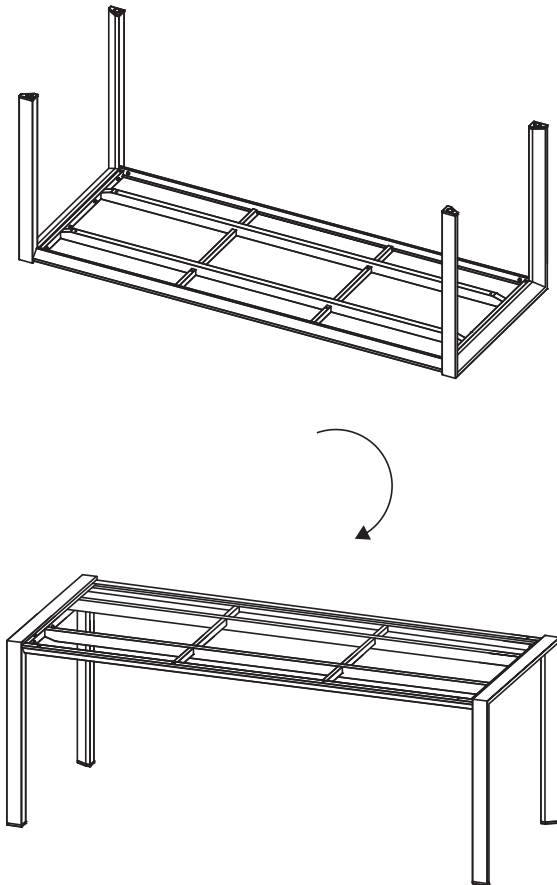

I
18x bumper

J
18x washer (1mm)

K
18x washer (2mm)

L
1x alu table top support

M
2x alu outer leg

N
1x table top

ASSEMBLE OUTER LEGS

Slide the outer legs (M) equally onto the table top support (L).
Fixate the legs by screwing the bolts (A,E) with the washer (B,F) and spring washer (C,G) using the hex keys (D,H). Make sure you follow the correct order as indicated by the letters in the picture. Repeat this action for the other side.

TURN TABLE

Turn the table carefully to its normal position with at least 4 persons.

PLACE BUMPERS

Place the bumpers (I) with the washers (J,K) on the correct positions as shown on the topview. Check during setup which washer is necessary for adjusting the ceramic top on the frame, the 1mm or the 2mm.

PLACE TABLE TOP

Carefully place the table top (P) in the lower part of the support with at least 4 persons.

ADJUST FEET

Check with a spirit level if the table is placed level. If not, (un)screw the adjustable feet till your table is completely level.