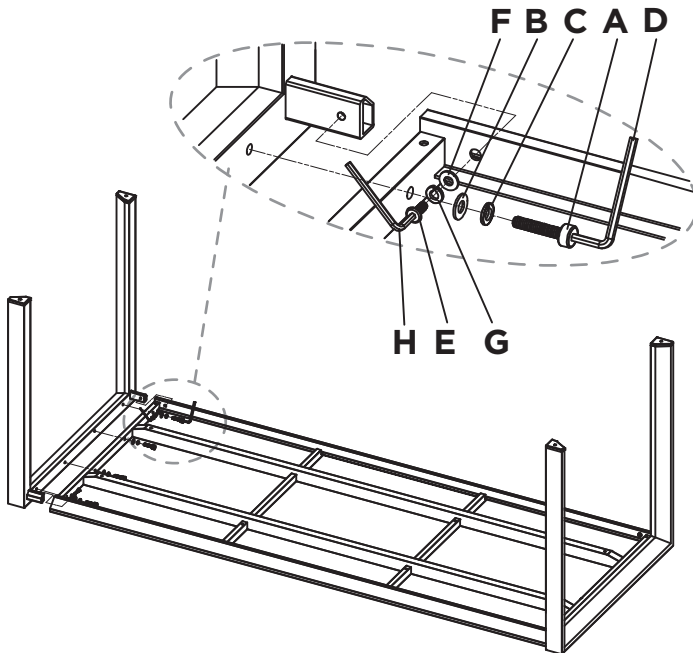

I
18x bumper

J
18x washer (1mm)

K
18x washer (2mm)

L
1x alu table top support

M
2x alu outer leg

N
1x table top

ASSEMBLE OUTER LEGS

Slide the outer legs (M) equally onto the table top support (L).
Fixate the legs by screwing the bolts (A,E) with the washer (B,F) and spring washer (C,G) using the hex keys (D,H). Make sure you follow the correct order as indicated by the letters in the picture. Repeat this action for the other side.

TURN TABLE

Turn the table carefully to its normal position with at least 4 persons.

PLACE BUMPERS

Place the bumpers (I) with the washers (J,K) on the correct positions as shown on the topview. Check during setup which washer is necessary for adjusting the ceramic top on the frame, the 1mm or the 2mm.

PLACE TABLE TOP

Carefully place the table top (P) in the lower part of the support with at least 4 persons.

ADJUST FEET

Check with a spirit level if the table is placed level. If not, (un)screw the adjustable feet till your table is completely level.