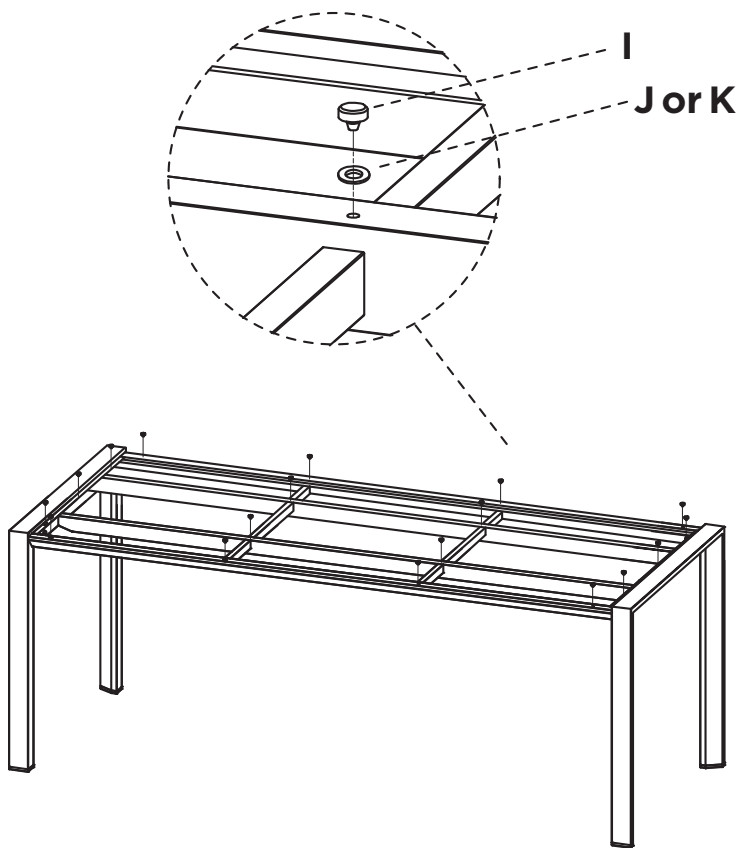

I
18x bumper

J
18x washer (1mm)

K
18x washer (2mm)

L
1x alu table top support

M
2x alu outer leg

N
1x table top

ASSEMBLE OUTER LEGS

Slide the outer legs (M) equally onto the table top support (L).
Fixate the legs by screwing the bolts (A,E) with the washer (B,F) and spring washer (C,G) using the hex keys (D,H). Make sure you follow the correct order as indicated by the letters in the picture. Repeat this action for the other side.

TURN TABLE

Turn the table carefully to its normal position with at least 4 persons.

PLACE BUMPERS

Place the bumpers (I) with the washers (J,K) on the correct positions as shown on the topview. Check during setup which washer is necessary for adjusting the ceramic top on the frame, the 1mm or the 2mm.

PLACE TABLE TOP

Carefully place the table top (P) in the lower part of the support with at least 4 persons.

ADJUST FEET

Check with a spirit level if the table is placed level. If not, (un)screw the adjustable feet till your table is completely level.