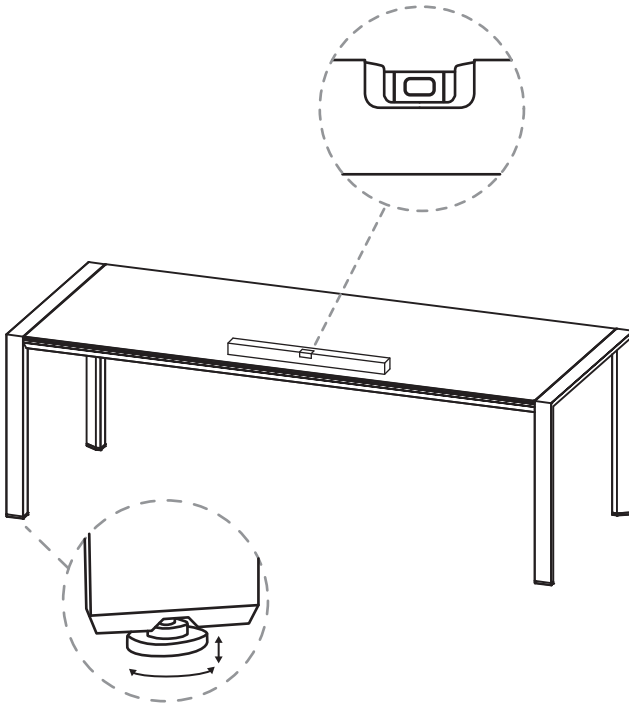

I
18x bumper

J
18x washer (1mm)

K
18x washer (2mm)

L
1x alu table top support

M
2x alu outer leg

N
1x table top

ASSEMBLE OUTER LEGS

Slide the outer legs (M) equally onto the table top support (L).
Fixate the legs by screwing the bolts (A,E) with the washer (B,F) and spring washer (C,G) using the hex keys (D,H). Make sure you follow the correct order as indicated by the letters in the picture. Repeat this action for the other side.

TURN TABLE

Turn the table carefully to its normal position with at least 4 persons.

PLACE BUMPERS

Place the bumpers (I) with the washers (J,K) on the correct positions as shown on the topview. Check during setup which washer is necessary for adjusting the ceramic top on the frame, the 1mm or the 2mm.

PLACE TABLE TOP

Carefully place the table top (P) in the lower part of the support with at least 4 persons.

ADJUST FEET

Check with a spirit level if the table is placed level. If not, (un)screw the adjustable feet till your table is completely level.