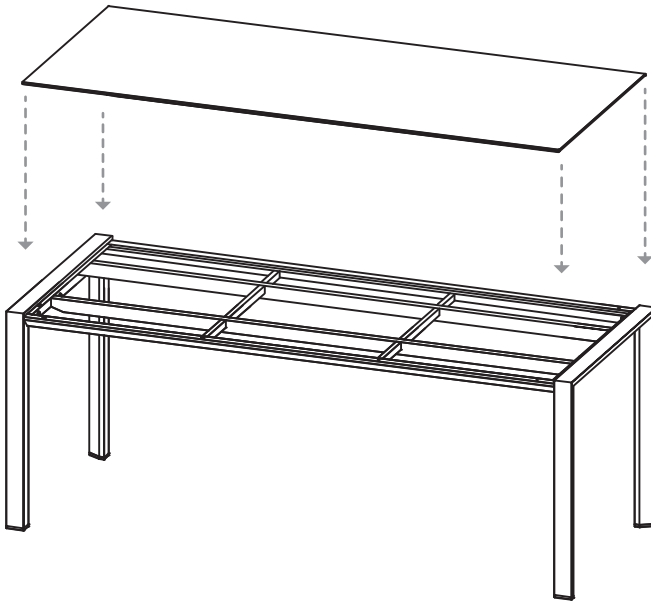

I
18x bumper

J
18x washer (1mm)

K
18x washer (2mm)

L
1x alu table top support

M
2x alu outer leg

N
1x table top

ASSEMBLE OUTER LEGS

Slide the outer legs (M) equally onto the table top support (L).
Fixate the legs by screwing the bolts (A,E) with the washer (B,F) and spring washer (C,G) using the hex keys (D,H). Make sure you follow the correct order as indicated by the letters in the picture. Repeat this action for the other side.

TURN TABLE

Turn the table carefully to its normal position with at least 4 persons.

PLACE BUMPERS

Place the bumpers (I) with the washers (J,K) on the correct positions as shown on the topview. Check during setup which washer is necessary for adjusting the ceramic top on the frame, the 1mm or the 2mm.

PLACE TABLE TOP

Carefully place the table top (P) in the lower part of the support with at least 4 persons.

ADJUST FEET

Check with a spirit level if the table is placed level. If not, (un)screw the adjustable feet till your table is completely level.