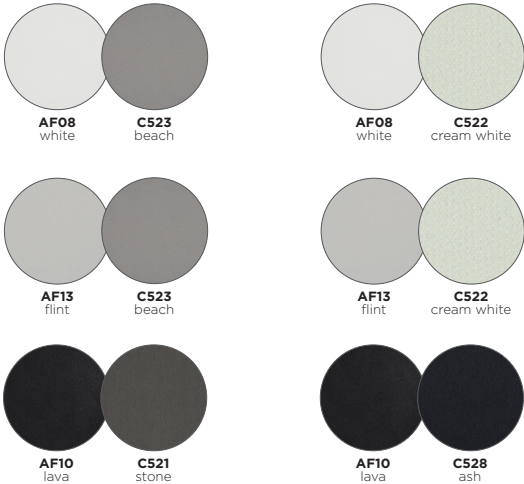

collection overview

AF08 C523

AF08 C522

AF13 C523

AF13 C522

AF10 C521

AF10 C528

AF43 AF13 C523

AF43 AF10 C522

technical information

MATERIALS & COLOURS

frame: pca
canopy: fabric (FDF)

frame: pca + teak heat transfer
canopy: fabric (FDF)

FEATURES

protective cover included

maintenance