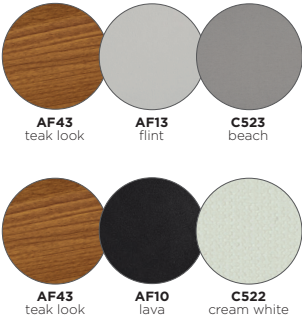

collection overview

AF08 C523

AF08 C522

AF13 C523

AF13 C522

AF10 C521

AF10 C528

AF43 AF13 C523

AF43 AF10 C522

technical information

MATERIALS & COLOURS

frame: pca
canopy: fabric (FDF)

frame: pca + teak heat transfer
canopy: fabric (FDF)

FEATURES

protective cover included

maintenance